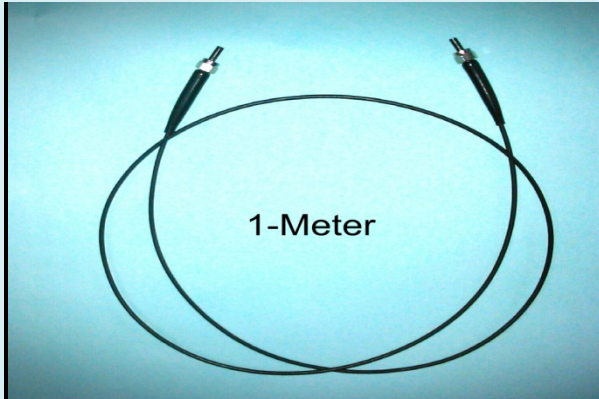

FIBEROPTIC COMPONENT SETS for COLLEGE TRAINERS
with

PMMA CABLES & SMA TYPE CONNECTORS

(DS1609)

1-Meter

3-Meter

NA Jig Adaptor

**COMPONENT SET
FOR
TRAINER TNS20EA**

In-Line Adaptor